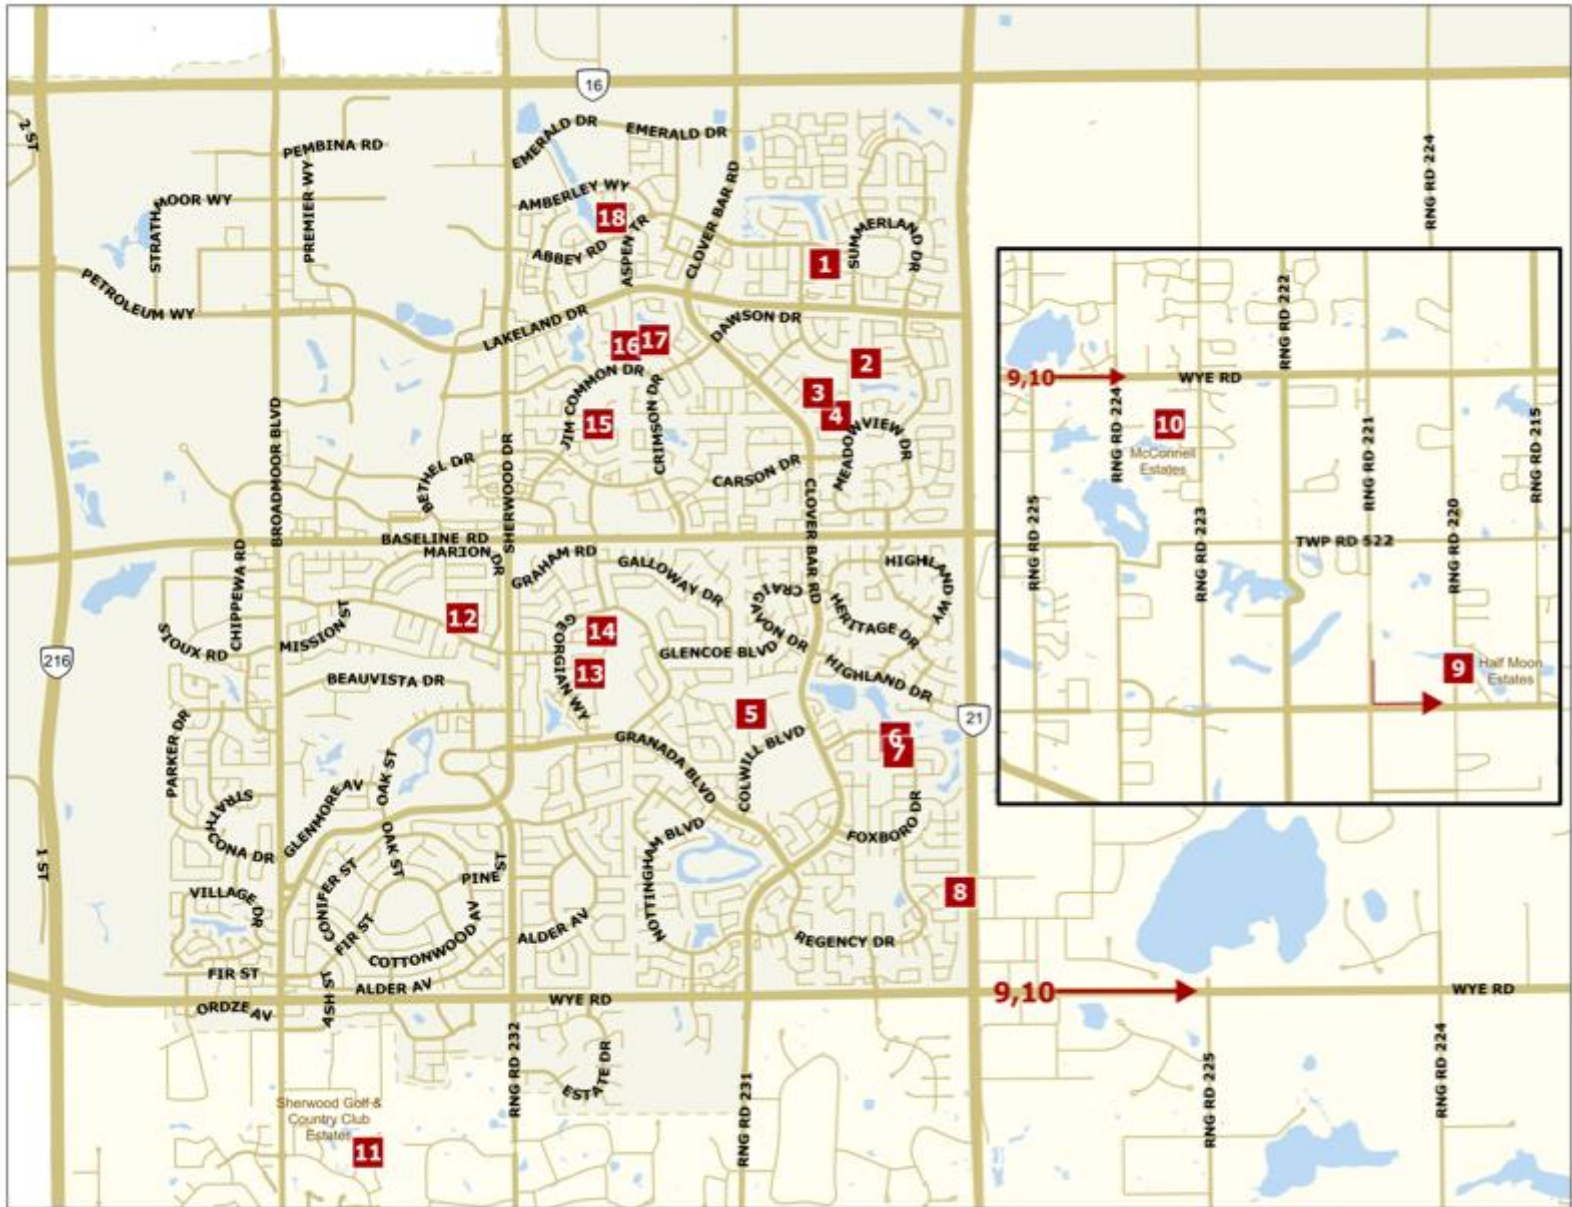

# ARTIST HOME STUDIO TOUR

For more information about this show: [www.artstrathcona.com/Artist-Home-Studio-Tour-2023](http://www.artstrathcona.com/Artist-Home-Studio-Tour-2023)

1. Erinn Evans – 587 Suncrest Lane
2. Lea Sikora & Gloria Van Schaik –  
410 Davenport Drive
3. Terrie Shaw & Arlene Bowles –  
19 Davy Crescent
4. Margaret Klappstein – 423 Davenport Place
5. Anita Skubleny – 120 Calico Drive
6. Elaine Tweedy – 208 Foxhaven Drive
7. Álvaro Luis Arcé – 255 Foxhaven Close
8. Sarah Whyte – 190 Ridgeland Crescent
9. Suzan Berwald - #119, 21546 Township  
Road 520
10. Kay McCormack & Joyce Boyer – 5 minutes  
east on Wye Road - 247 McConnell Estates,  
52312 Range Rd. 223
11. Lorraine Schuld – 412 Linskview Crescent
12. Penny Andrus – 57 Meadowbrook Road
13. Carleen Ross – 23 Garnet Crescent
14. Linda Whitford – 84 Garnet Crescent
15. Mianna Laugesen – 103 Charlton Crescent
16. Allan Milne – 222 Campbell Point
17. Purnima Dutt – 135 Campbell Drive
18. Elaine Forsberg & Elaine Croft –  
66 Aldridge Crescent

Scan QR code to view  
tour on Google Maps